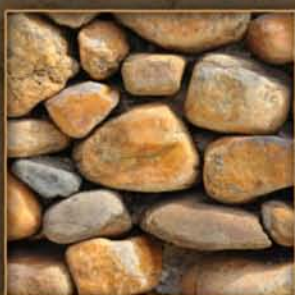

Mountain Tan Thin

Chocolate Grey Thin

Autumn Haze

Cane Creek 1"-3" Gravel

Dove Grey Thin

Emerald Grey Thin

Linville White 1"-3"

Mojave Velvet Gray Thick

Mountain Brown Thin

Mountain Cabin Thin

Round Brown Small

Silver Brown Thin

Snow Balls 3/4"

Midnight Blue Thin

Black Regency Thin

Virginia Boulder